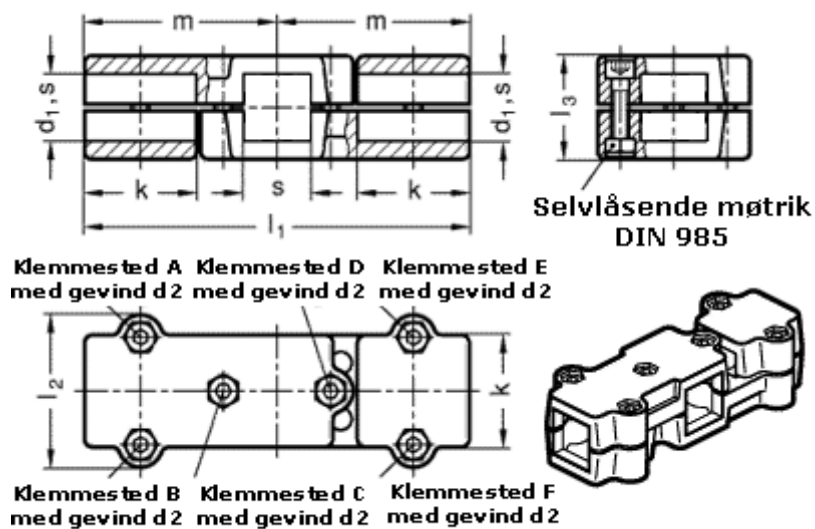

Article number: 20195V25502SW

Description: E+G double T-angel clamps
GN 195-V25-50-2-SW

Measures

d2 = M8

k = 50

l1 = 172

l2 = 68

l3 = 46